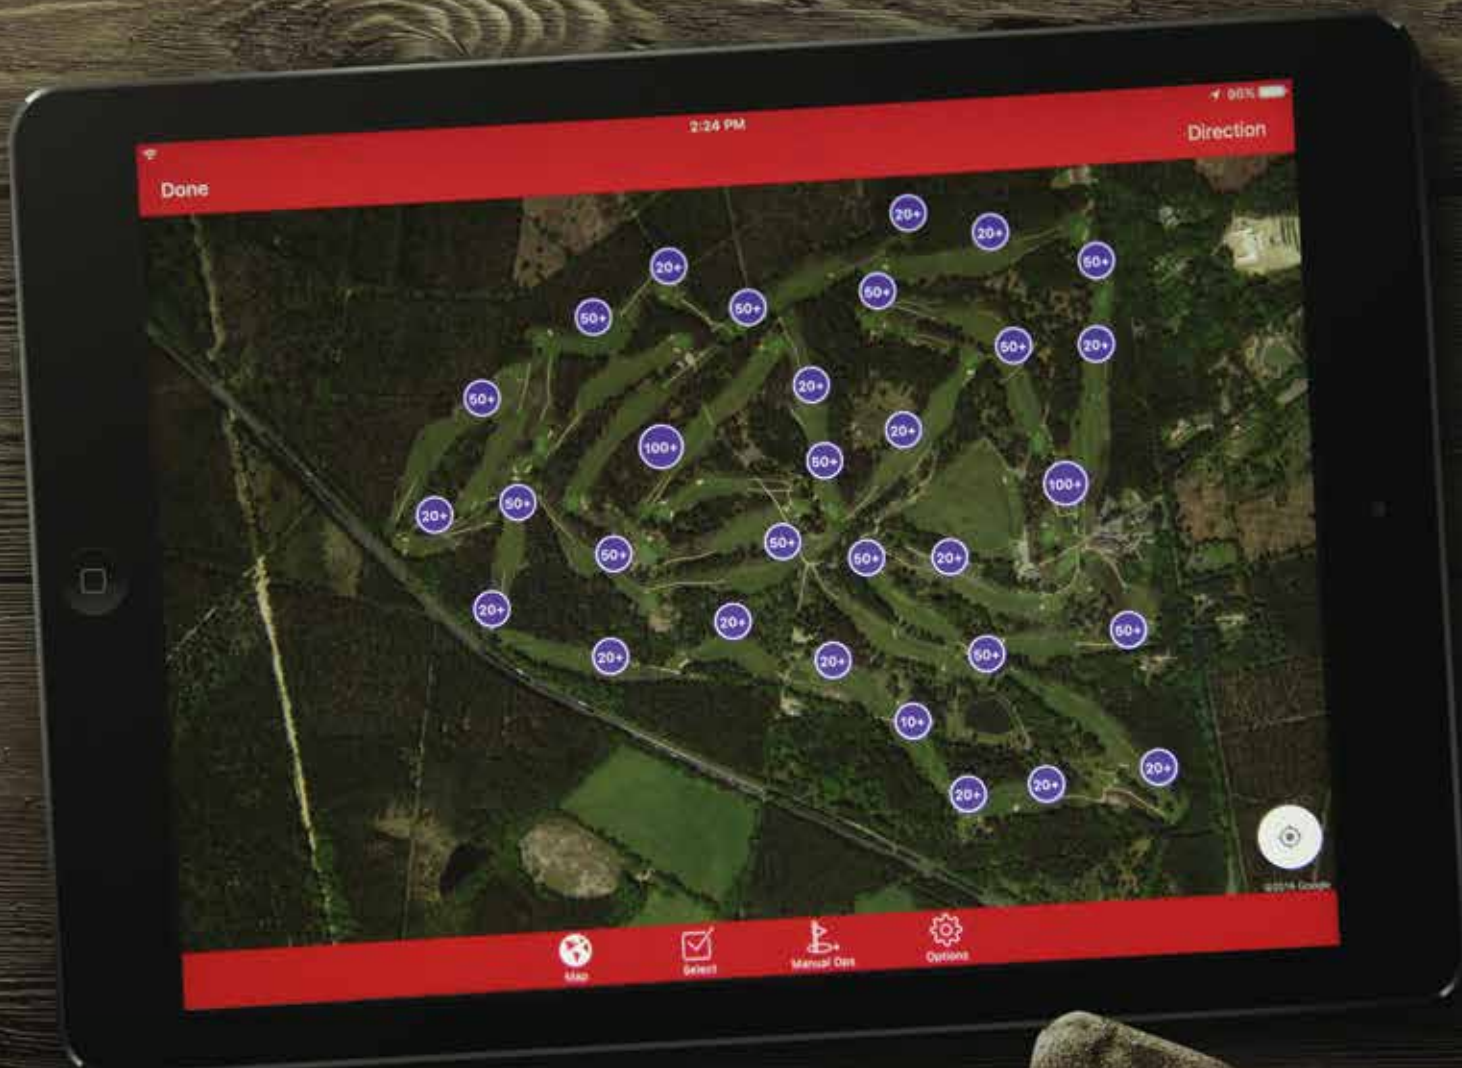

THE WHERE DEFINES THE WHICH.

FOR DEMANDING AREAS

Tackle every obstacle on the golf course – wind, trees, bunkers, mounds, etc.

FOR MODERATE AREAS

Apply water to exactly the right spot at exactly the right angle; don't be limited by slopes or branches.

When it comes to golf, St Andrews Links in Scotland, also known as "The Home of Golf", undoubtedly stands out as one of the most distinguished golf courses in the world, but it is also one of the most complicated to maintain. Consequently, Toro® systems have been selected to help overcome nature's challenges and to maintain this famous venue in top class.

You will find all the experience and expertise we have gathered over decades in each and every Toro® product. Count on it.

Toro® is for the Pros. Major tournaments like The Open rely on the company's perfect turf management systems.

THE MAGIC **BEHIND THE MAGIC.**

THE TORO® LYNX® CENTRAL CONTROL SYSTEM

HANDS-ON HEAD ON.

Direct each of your sprinkler heads on the fly with a tip of your finger, anytime, anywhere. The Toro® Lynx® Central Control System makes all of your essential irrigation information available in one place and in one intuitive interface, on your desktop, tablet or smartphone.