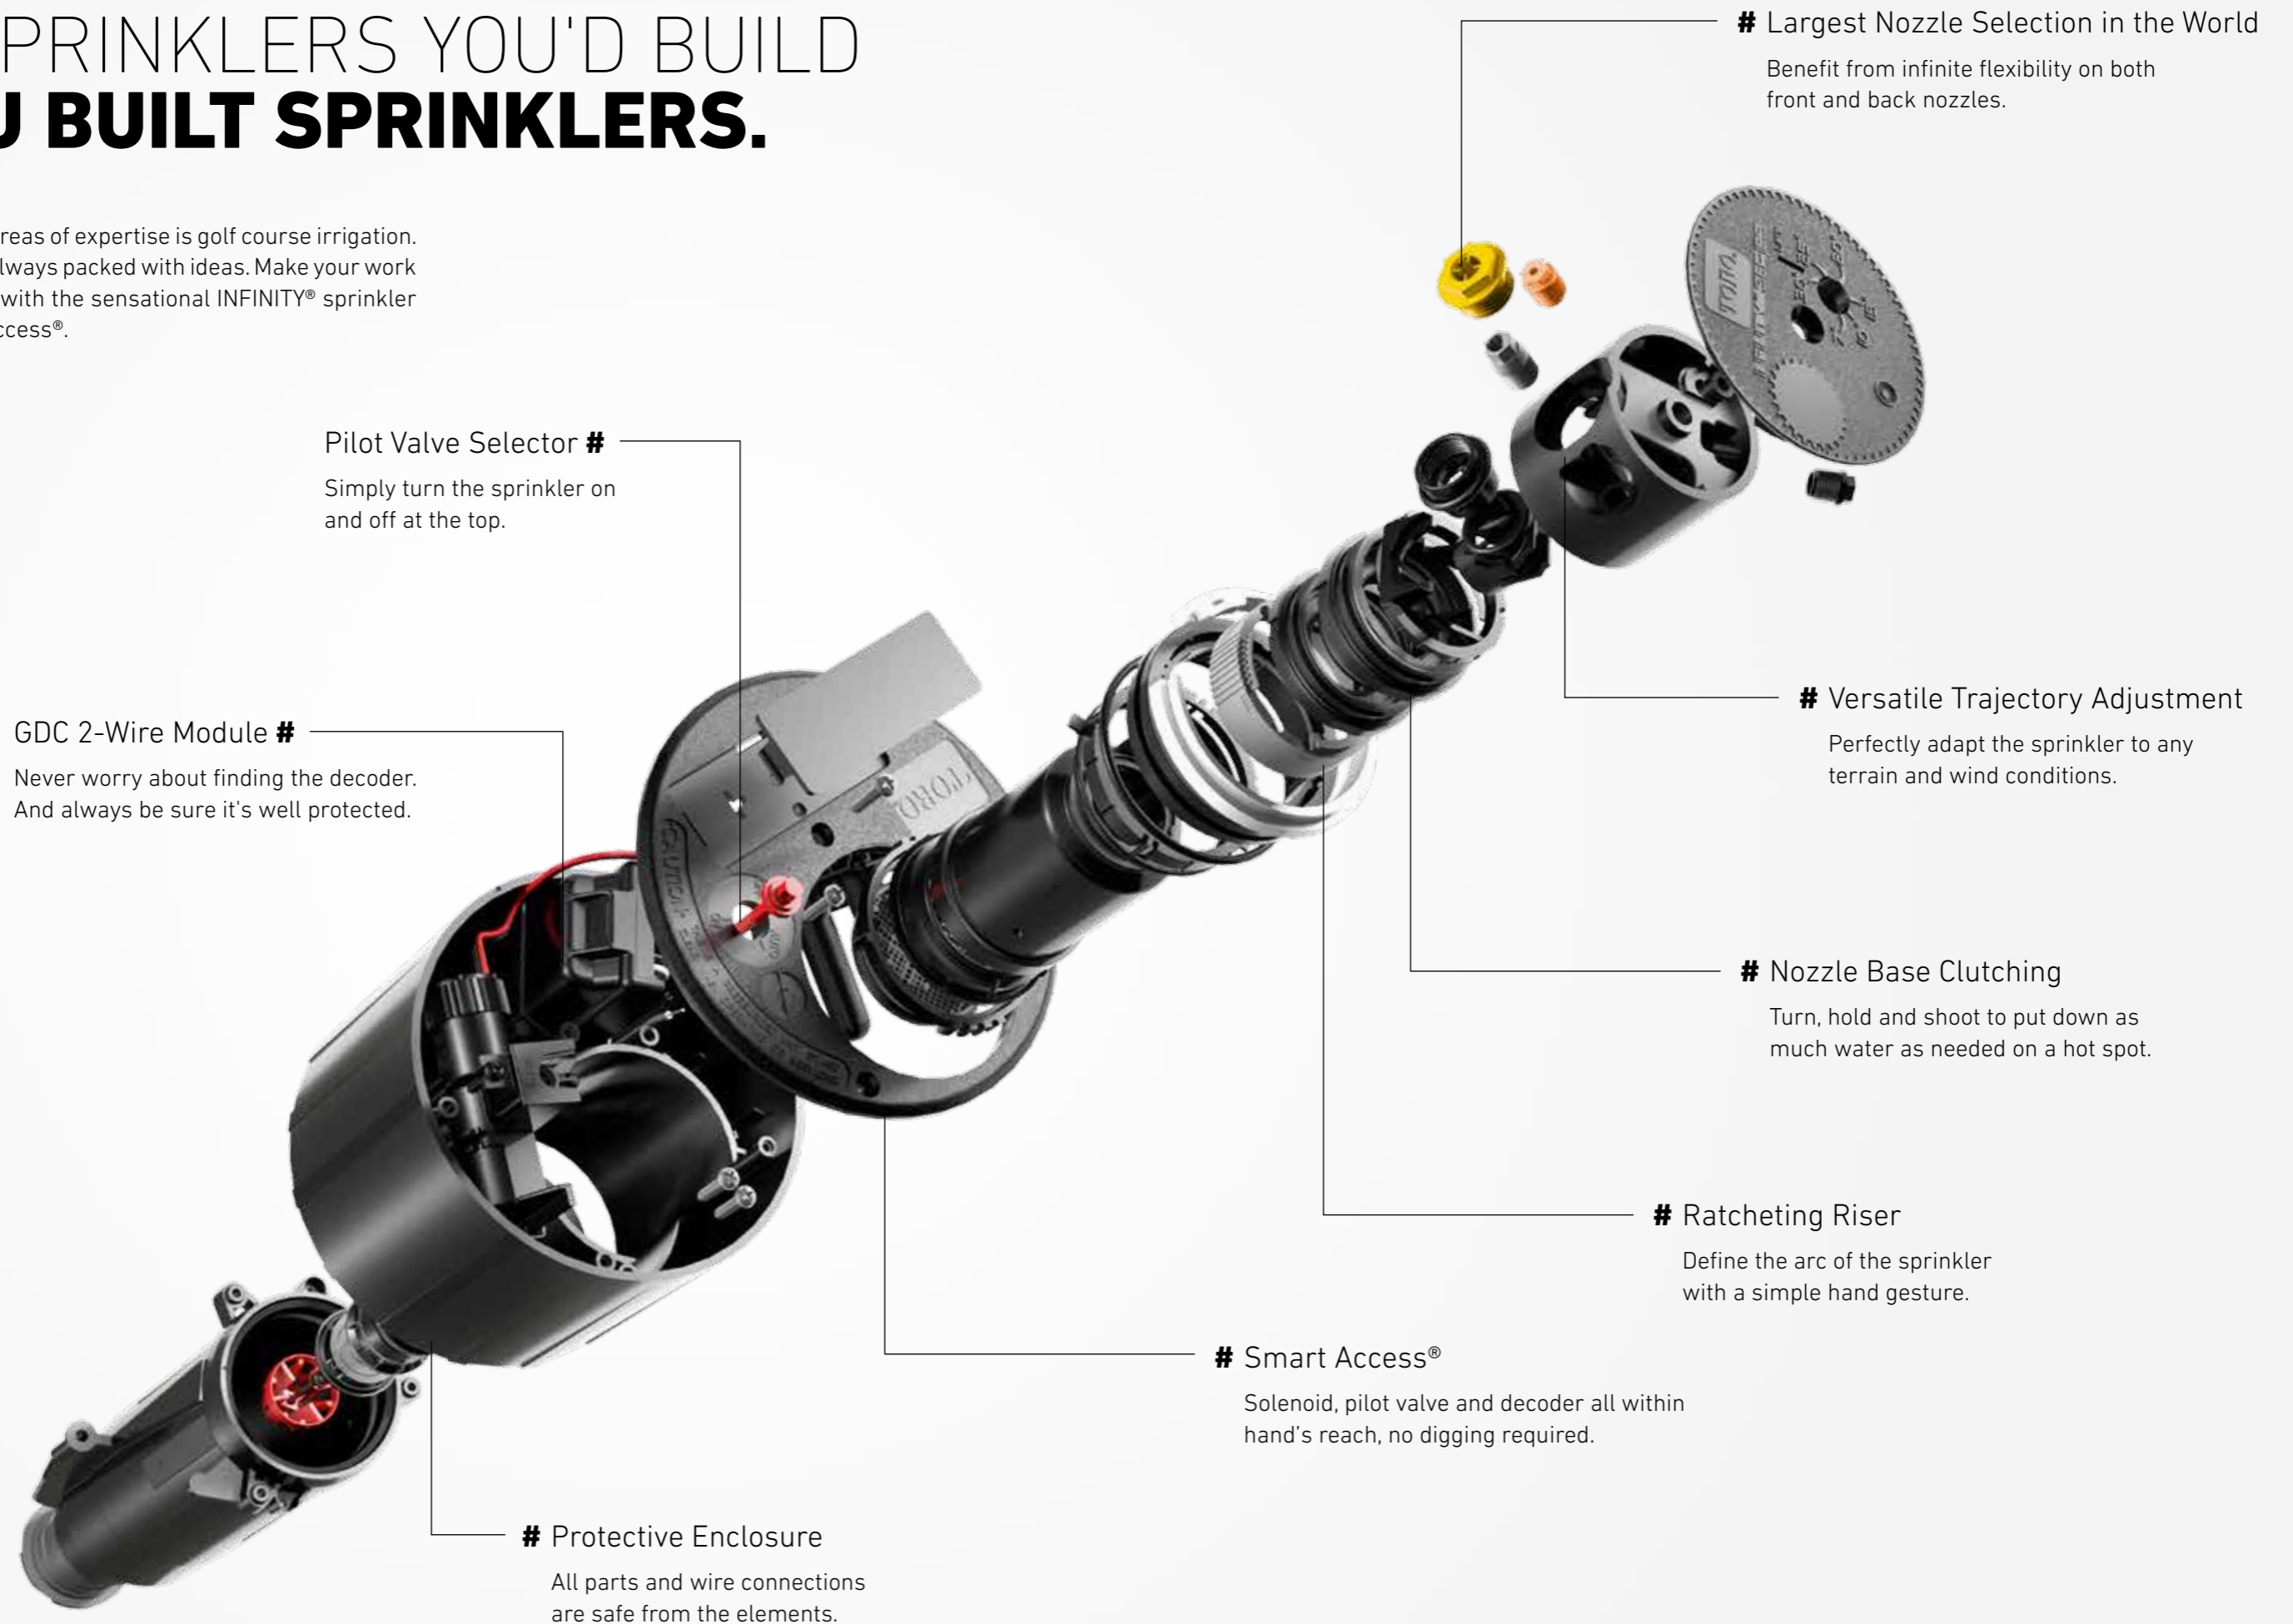

THE SPRINKLERS YOU'D BUILD IF YOU BUILT SPRINKLERS.

One of our greatest areas of expertise is golf course irrigation. A Toro® sprinkler is always packed with ideas. Make your work count over and over with the sensational INFINITY® sprinkler family with Smart Access®.

Pilot Valve Selector

Simply turn the sprinkler on and off at the top.

GDC 2-Wire Module

Never worry about finding the decoder. And always be sure it's well protected.

Protective Enclosure

All parts and wire connections are safe from the elements.

Largest Nozzle Selection in the World

Benefit from infinite flexibility on both front and back nozzles.

Versatile Trajectory Adjustment

Perfectly adapt the sprinkler to any terrain and wind conditions.

Nozzle Base Clutching

Turn, hold and shoot to put down as much water as needed on a hot spot.

Ratcheting Riser

Define the arc of the sprinkler with a simple hand gesture.

Smart Access®

Solenoid, pilot valve and decoder all within hand's reach, no digging required.