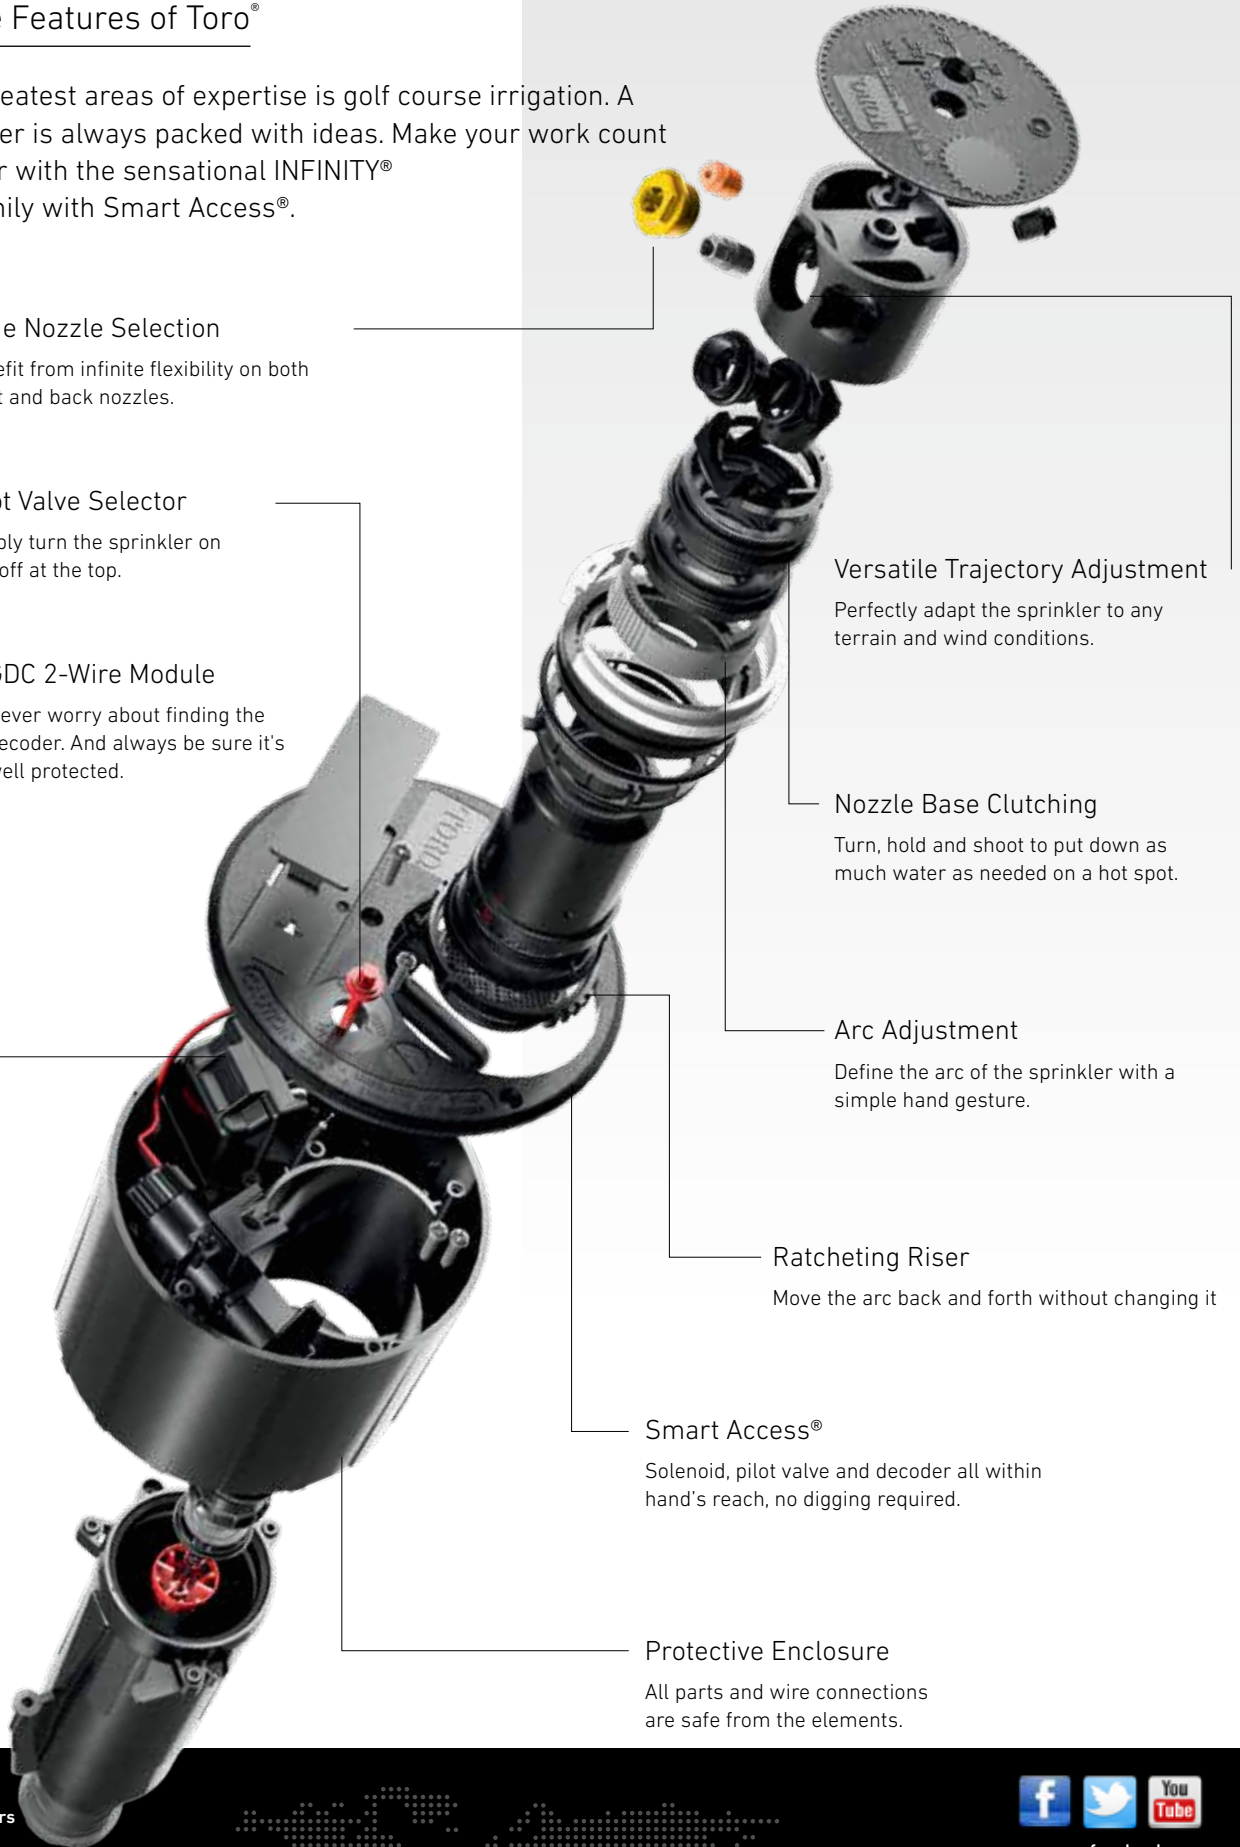

The Unique Features of Toro®

One of our greatest areas of expertise is golf course irrigation. A Toro® sprinkler is always packed with ideas. Make your work count over and over with the sensational INFINITY® sprinkler family with Smart Access®.

Wide Nozzle Selection

Benefit from infinite flexibility on both front and back nozzles.

Pilot Valve Selector

Simply turn the sprinkler on and off at the top.

GDC 2-Wire Module

Never worry about finding the decoder. And always be sure it's well protected.

Versatile Trajectory Adjustment

Perfectly adapt the sprinkler to any terrain and wind conditions.

Nozzle Base Clutching

Turn, hold and shoot to put down as much water as needed on a hot spot.

Arc Adjustment

Define the arc of the sprinkler with a simple hand gesture.

Ratcheting Riser

Move the arc back and forth without changing it

Smart Access®

Solenoid, pilot valve and decoder all within hand's reach, no digging required.

Protective Enclosure

All parts and wire connections are safe from the elements.

toro.com

Worldwide Headquarters
The Toro Company
8111 Lyndale Ave. So.
Bloomington, MN 55420 U.S.A.
Phone: (1) 952 888 8801
Fax: (1) 952 887 8258

Printed in U.S.A.
©2018 The Toro Company.
All Rights Reserved.
GB 200-8314NA Electronic file only.

facebook.com
twitter.com/TheToroCompany
youtube.com/ToroCompanyEurope

Count on it.