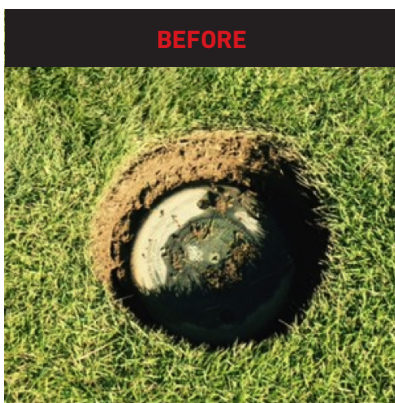

Enhanced appearance and increased efficiency