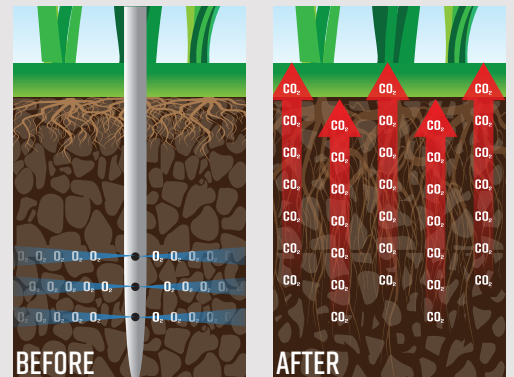

SETTING THE INDUSTRY STANDARD FOR TURF AIR INJECTION SYSTEMS

ENHANCES THE HEALTH OF THE TURF WITHOUT DISRUPTING PLAY

BENEFITS OF AIR2G2

- + RELIEVES SOIL COMPACTION
- + NO DOWNTIME OR TURF SURFACE DISRUPTION - SURFACES ARE READY FOR PLAY AFTER INJECTION
- + NO POST-INJECTION CLEANUP
- + BREAKS THROUGH COMPACTED SOIL AND FORCES AIR INTO THE ROOT SYSTEM
- + ENCOURAGES DEEPER ROOT GROWTH
- + IMPROVES WATER ABSORPTION

RELIEVES COMPACTION

FRACTURES HARDPAN LAYERS WITHOUT DISRUPTION TO ROOTS OR PLAYING SURFACES

INCREASES POROSITY

LATERAL AIR INJECTIONS INCREASE POROSITY, PROMOTES IMPROVED ABSORPTION AND DEEPER ROOT GROWTH

ENHANCES RESPIRATION

FORCES OXYGEN IN AND PUSHES CO₂ AND OTHER ANAEROBIC GASES OUT FOR IMPROVED ROOT ZONE GAS EXCHANGE

SPECIFICATIONS & FEATURES

- + SELF-PROPELLED AIR INJECTION MACHINE ON A THREE-WHEEL PLATFORM WITH SMOOTH, WIDE FLOTATION TIRES
- + POWERED BY A KOHLER COMMAND PRO 19 EFI ENGINE
- + HYDROSTATIC DRIVE-AXLE THAT IS ACTUATED BY THE STEERING HANDLEBAR
- + PNEUMATIC SYSTEM IS POWERED BY AN INGERSOLL RAND TWO-STAGE AIR COMPRESSOR
- + THREE PROBES REACH UP TO 12-INCHES DEEP INTO THE SOIL
- + PRESSURIZED AIR IS LATERALLY DISTRIBUTED UP TO 9-FEET IN A DIAMETER

BENEFITS OF AIR2HP

- + RELIEVES SOIL COMPACTION IN REMOTE, HIGH TRAFFIC AREAS OF TURF FIELDS AND LAWNS
- + INCREASES SOIL POROSITY AROUND TREE ROOTS, SHRUBS, FLOWER BEDS AND LAWNS
- + INCREASE WATER ABSORPTION IN AREAS SUCH AS GOLF COURSE BUNKERS, WALKWAYS OR AREAS OF TURF FIELDS THAT HAVE STANDING WATER