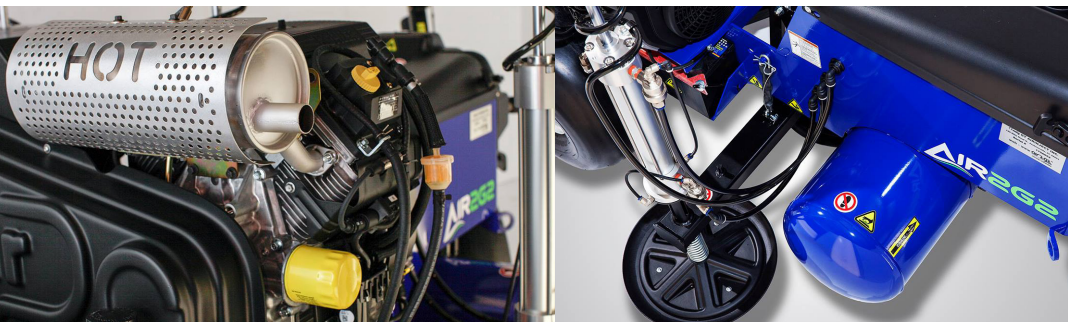

SETTING THE INDUSTRY STANDARD FOR TURF AIR INJECTION SYSTEMS

ENHANCES THE HEALTH OF THE TURF WITHOUT DISRUPTING PLAY

BENEFITS OF AIR2G2

- + RELIEVES SOIL COMPACTION
- + NO DOWNTIME OR TURF SURFACE DISRUPTION - SURFACES ARE READY FOR PLAY AFTER INJECTION
- + NO POST-INJECTION CLEANUP
- + BREAKS THROUGH COMPACTED SOIL AND FORCES AIR INTO THE ROOT SYSTEM
- + ENCOURAGES DEEPER ROOT GROWTH
- + IMPROVES WATER ABSORPTION

RELIEVES COMPACTION

FRACTURES HARDPAN LAYERS WITHOUT DISRUPTION TO ROOTS OR PLAYING SURFACES

INCREASES POROSITY

LATERAL AIR INJECTIONS INCREASE POROSITY, PROMOTES IMPROVED ABSORPTION AND DEEPER ROOT GROWTH

ENHANCES RESPIRATION

FORCES OXYGEN IN AND PUSHES CO₂ AND OTHER ANAEROBIC GASES OUT FOR IMPROVED ROOT ZONE GAS EXCHANGE

SPECIFICATIONS & FEATURES

- + SELF-PROPELLED AIR INJECTION MACHINE ON A THREE-WHEEL PLATFORM WITH SMOOTH, WIDE FLOTATION TIRES
- + POWERED BY A KOHLER COMMAND PRO 19 EFI ENGINE
- + HYDROSTATIC DRIVE-AXLE THAT IS ACTUATED BY THE STEERING HANDLEBAR
- + PNEUMATIC SYSTEM IS POWERED BY AN INGERSOLL RAND TWO-STAGE AIR COMPRESSOR
- + THREE PROBES REACH UP TO 12-INCHES DEEP INTO THE SOIL
- + PRESSURIZED AIR IS LATERALLY DISTRIBUTED UP TO 9-FEET IN A DIAMETER

SPECIFICATIONS & FEATURES

- + SINGLE PROBE AIR INJECTOR
- + HAND OPERATED AIR VALVE
- + REMOVABLE 40 INCH STAINLESS STEEL PROBE
- + ADJUSTABLE FOOT PLATE
- + INCLUDED FLEX-COIL SUPPLY HOSE (EXTENDS TO 25 FT.) WITH INDUSTRIAL QUICK DISCONNECT FITTINGS
- + CAN CONNECT DIRECTLY TO THE AIR2G2 OR OTHER EXTERNAL AIR SUPPLY'S