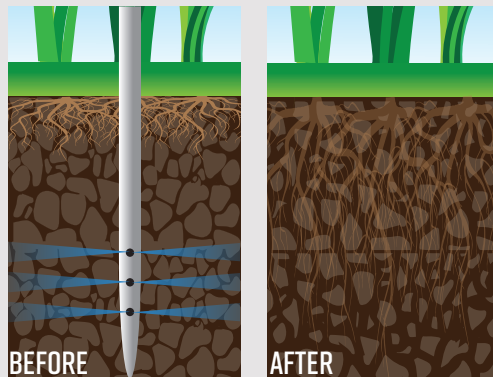

SETTING THE INDUSTRY STANDARD FOR TURF AIR INJECTION SYSTEMS

ENHANCES THE HEALTH OF THE TURF WITHOUT DISRUPTING PLAY

BENEFITS OF AIR2G2

- + RELIEVES SOIL COMPACTION
- + NO DOWNTIME OR TURF SURFACE DISRUPTION - SURFACES ARE READY FOR PLAY AFTER INJECTION
- + NO POST-INJECTION CLEANUP
- + BREAKS THROUGH COMPACTED SOIL AND FORCES AIR INTO THE ROOT SYSTEM
- + ENCOURAGES DEEPER ROOT GROWTH
- + IMPROVES WATER ABSORPTION

RELIEVES COMPACTION

FRACTURES HARDPAN LAYERS WITHOUT DISRUPTION TO ROOTS OR PLAYING SURFACES

INCREASES POROSITY

LATERAL AIR INJECTIONS INCREASE POROSITY, PROMOTES IMPROVED ABSORPTION AND DEEPER ROOT GROWTH

ENHANCES RESPIRATION

FORCES OXYGEN IN AND PUSHES CO₂ AND OTHER ANAEROBIC GASES OUT FOR IMPROVED ROOT ZONE GAS EXCHANGE

SPECIFICATIONS & FEATURES

- + SELF-PROPELLED AIR INJECTION MACHINE ON A THREE-WHEEL PLATFORM WITH SMOOTH, WIDE FLOTATION TIRES
- + POWERED BY A KOHLER COMMAND PRO 19 EFI ENGINE
- + HYDROSTATIC DRIVE-AXLE THAT IS ACTUATED BY THE STEERING HANDLEBAR
- + PNEUMATIC SYSTEM IS POWERED BY AN INGERSOLL RAND TWO-STAGE AIR COMPRESSOR
- + THREE PROBES REACH UP TO 12-INCHES DEEP INTO THE SOIL
- + PRESSURIZED AIR IS LATERALLY DISTRIBUTED UP TO 9-FEET IN A DIAMETER

BENEFITS OF AIR2HP

- + RELIEVES SOIL COMPACTION IN REMOTE, HIGH TRAFFIC AREAS OF TURF FIELDS AND LAWNS
- + INCREASES SOIL POROSITY AROUND TREE ROOTS, SHRUBS, FLOWER BEDS AND LAWNS
- + INCREASE WATER ABSORPTION IN AREAS SUCH AS GOLF COURSE BUNKERS, WALKWAYS OR AREAS OF TURF FIELDS THAT HAVE STANDING WATER