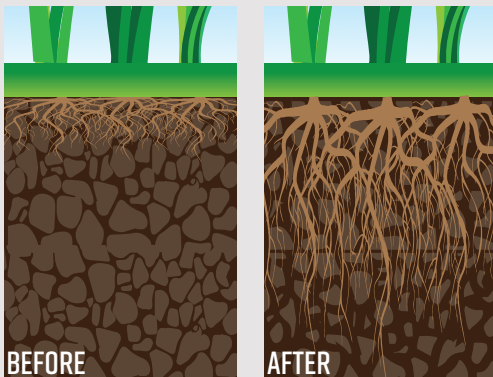

SETTING THE INDUSTRY STANDARD FOR TURF AIR INJECTION SYSTEMS

ENHANCES THE HEALTH OF THE TURF WITHOUT DISRUPTING PLAY

BENEFITS OF AIR2G2

- + RELIEVES SOIL COMPACTION
- + NO DOWNTIME OR TURF SURFACE DISRUPTION - SURFACES ARE READY FOR PLAY AFTER INJECTION
- + NO POST-INJECTION CLEANUP
- + BREAKS THROUGH COMPACTED SOIL AND FORCES AIR INTO THE ROOT SYSTEM
- + ENCOURAGES DEEPER ROOT GROWTH
- + IMPROVES WATER ABSORPTION

RELIEVES COMPACTION

FRACTURES HARDPAN LAYERS WITHOUT DISRUPTION TO ROOTS OR PLAYING SURFACES

INCREASES POROSITY

LATERAL AIR INJECTIONS INCREASE POROSITY, PROMOTES IMPROVED ABSORPTION AND DEEPER ROOT GROWTH

ENHANCES RESPIRATION

FORCES OXYGEN IN AND PUSHES CO₂ AND OTHER ANAEROBIC GASES OUT FOR IMPROVED ROOT ZONE GAS EXCHANGE

SPECIFICATIONS & FEATURES

- + SELF-PROPELLED AIR INJECTION MACHINE ON A THREE-WHEEL PLATFORM WITH SMOOTH, WIDE FLOTATION TIRES
- + POWERED BY A KOHLER COMMAND PRO 19 EFI ENGINE
- + HYDROSTATIC DRIVE-AXLE THAT IS ACTUATED BY THE STEERING HANDLEBAR
- + PNEUMATIC SYSTEM IS POWERED BY AN INGERSOLL RAND TWO-STAGE AIR COMPRESSOR
- + THREE PROBES REACH UP TO 12-INCHES DEEP INTO THE SOIL
- + PRESSURIZED AIR IS LATERALLY DISTRIBUTED UP TO 9-FEET IN A DIAMETER

BENEFITS OF AIR2HP

- + RELIEVES SOIL COMPACTION IN REMOTE, HIGH TRAFFIC AREAS OF TURF FIELDS AND LAWNS
- + INCREASES SOIL POROSITY AROUND TREE ROOTS, SHRUBS, FLOWER BEDS AND LAWNS
- + INCREASE WATER ABSORPTION IN AREAS SUCH AS GOLF COURSE BUNKERS, WALKWAYS OR AREAS OF TURF FIELDS THAT HAVE STANDING WATER